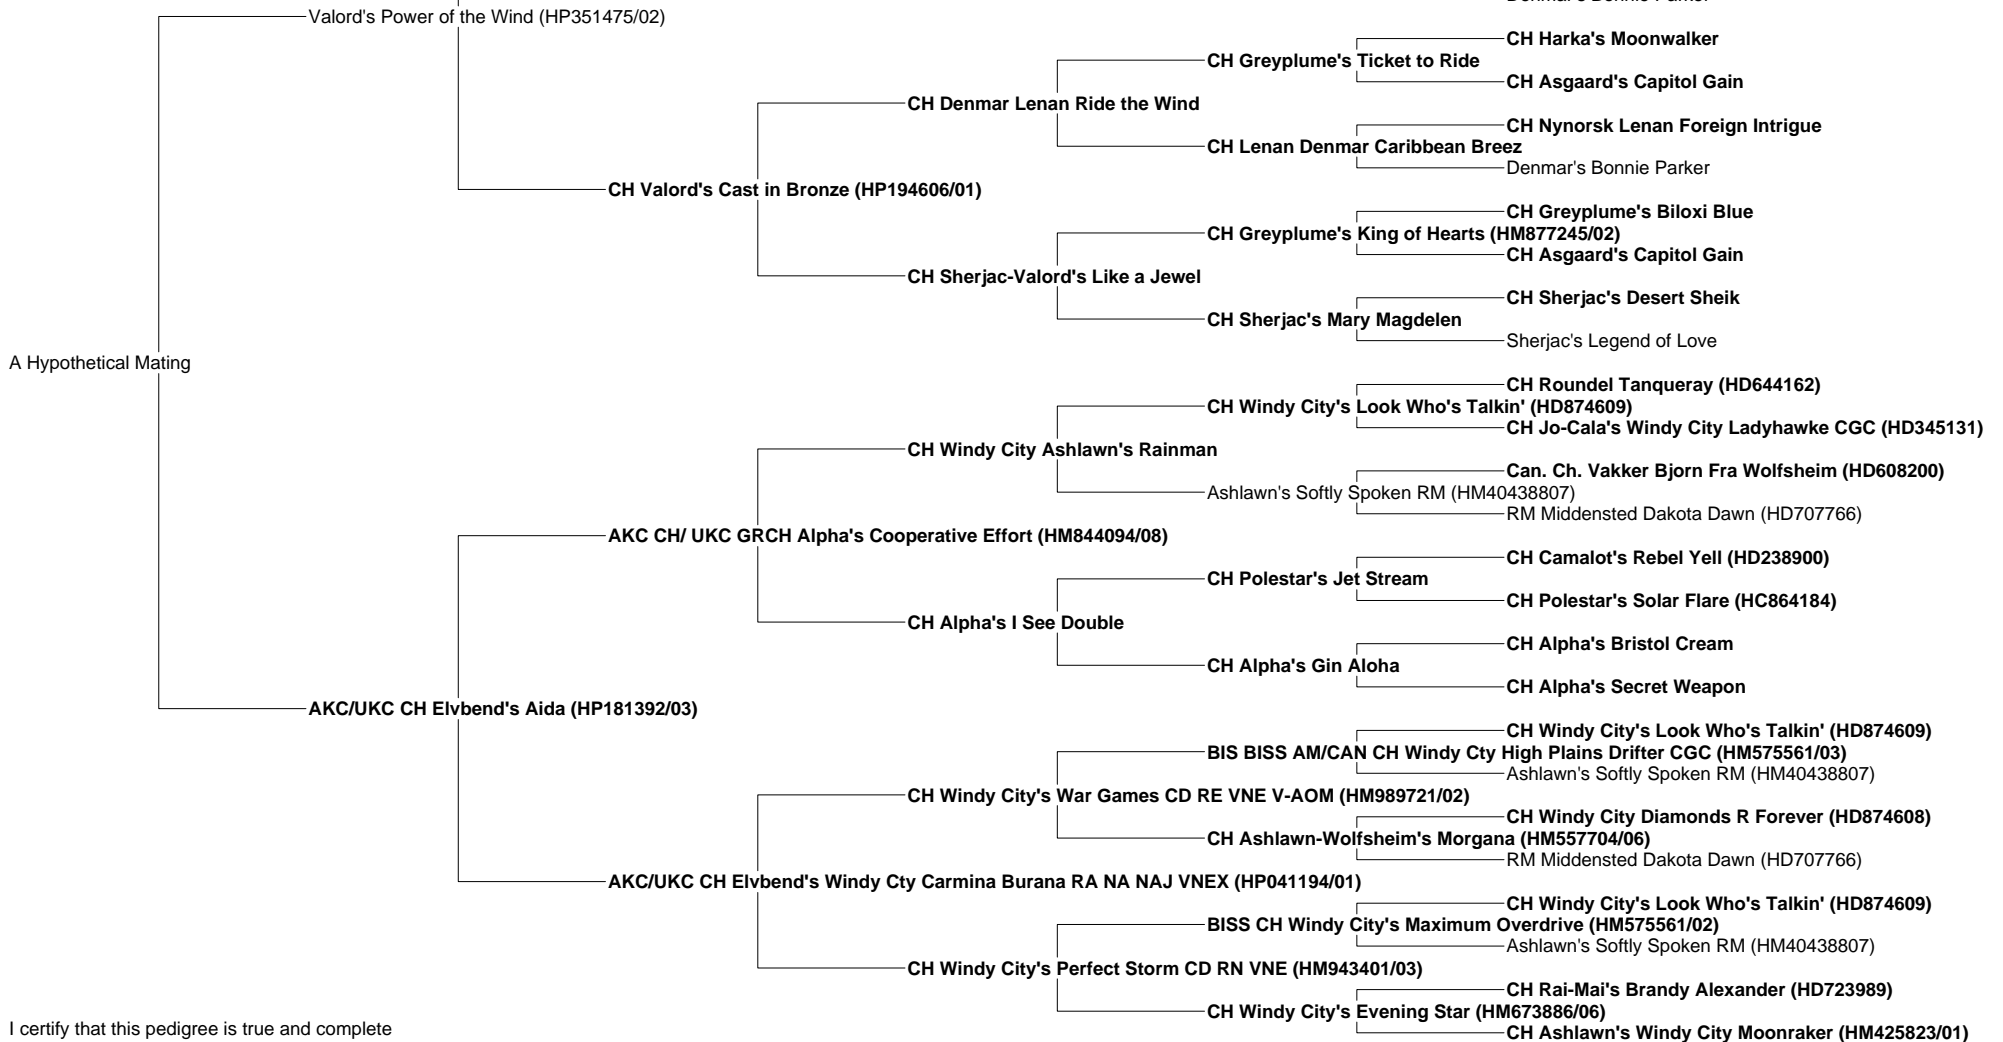

Planned Breeding for Early Spring, 2012

Valord's Power of the Wind "Cloud"

x

CH Eelvend's Aida (Ada)

scroll down for pedigree of upcoming litter

Pedigree for A Hypothetical Mating

Amy Peterson
 Elvbend Elkhounds
 4914 69th Ave
 Milan, IL 61264